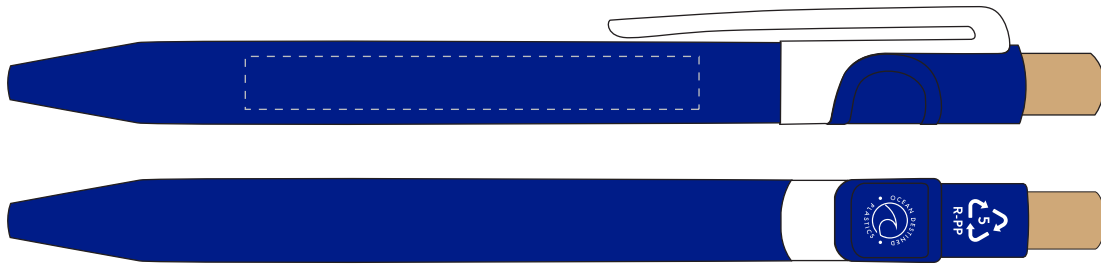

Your Ref:	Quantity:	Product Code: TPC000119
Our Ref:	Version: 1	Product Colour: BLUE

PRINTING CONCERNS:**PRODUCT INFO:**

We stock this item in the following colours

**PANTONE REFERENCE(S)**

Full colour printing

ARTWORK SCALE 100%

ARTWORK SCALE 100%

Digital print area: 60mm x 7mm

Product Image for visualisation
- colours may vary

The dashed line is to demonstrate print area and will not appear on your printed item